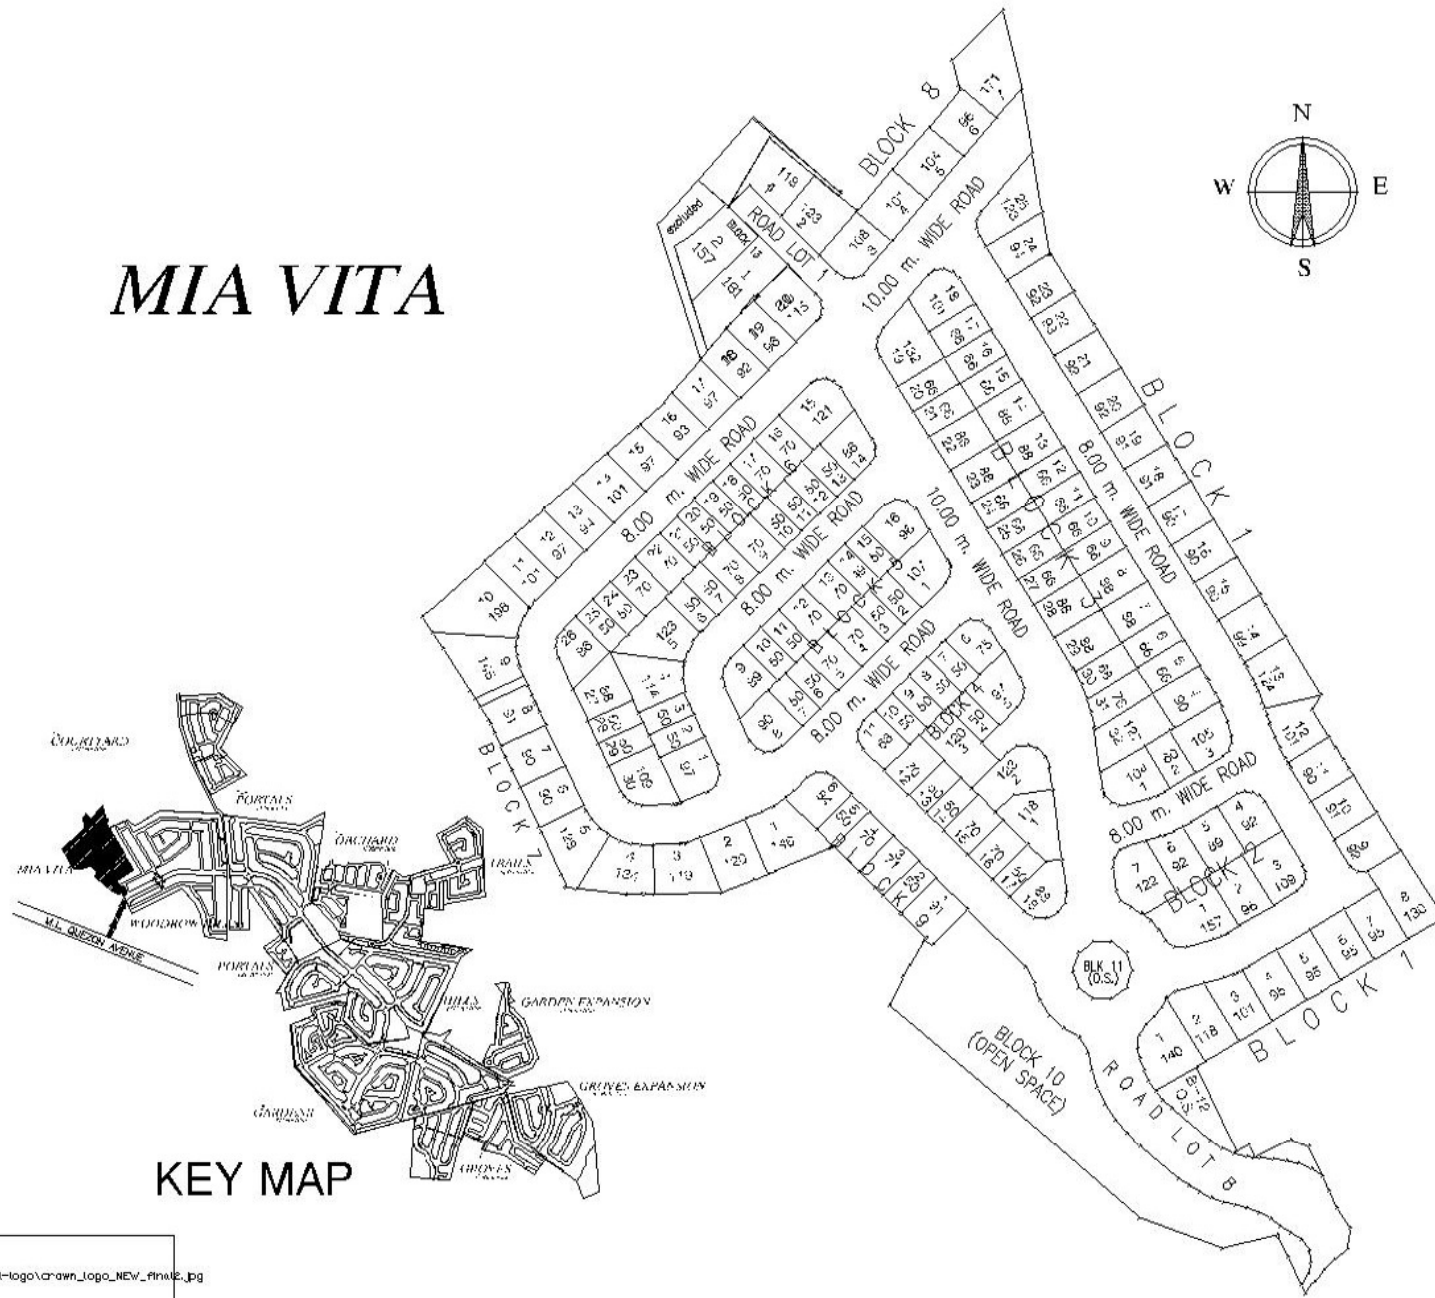

MIA VITA

KEY MAP

J:\Drive c:\00master\file\all-logs\crown_logo_NEW_fina2.pg

8/11/11